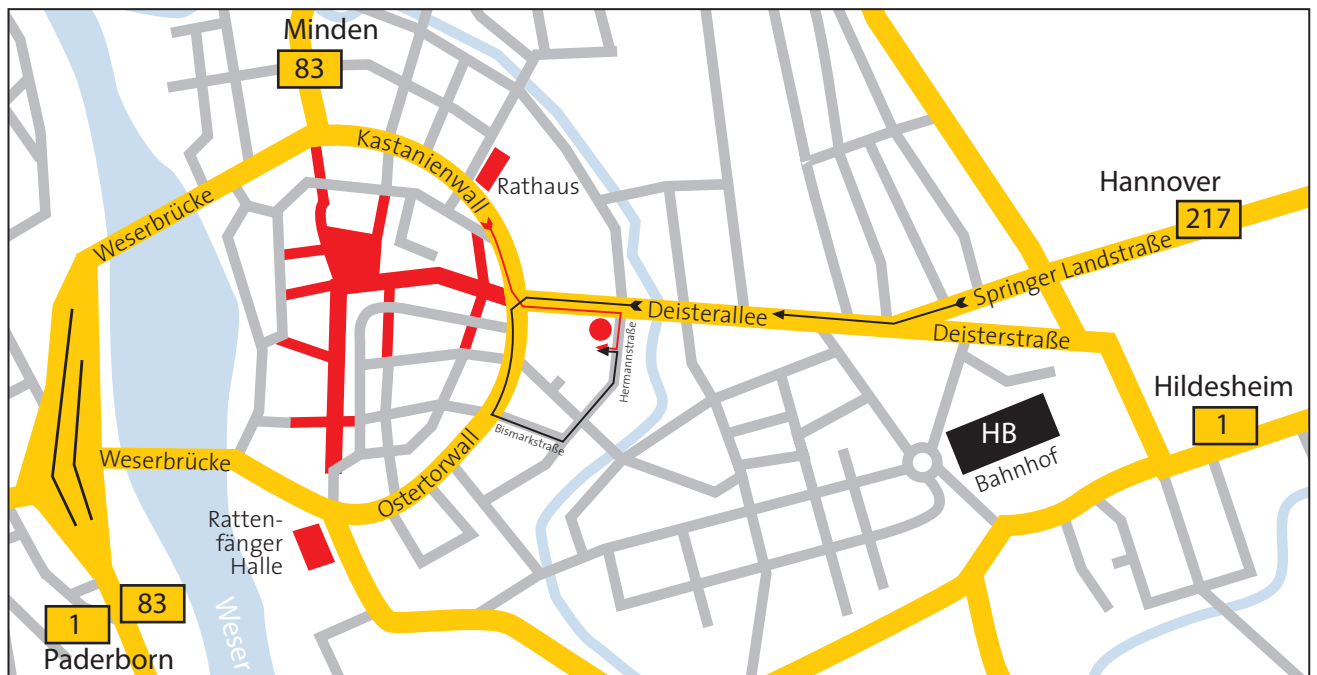

HOW TO FIND US

Please note: The entrance and the car park are located in Hermannstraße.

For travelling with a navigation system: Please enter "Hermannstraße 1" as destination address. Our entrance and parking is opposite Hermannstraße 1.

IMPORTANT: Please let us know if you are arriving after 9 pm to arrange the key handover.

We wish you a pleasant journey.